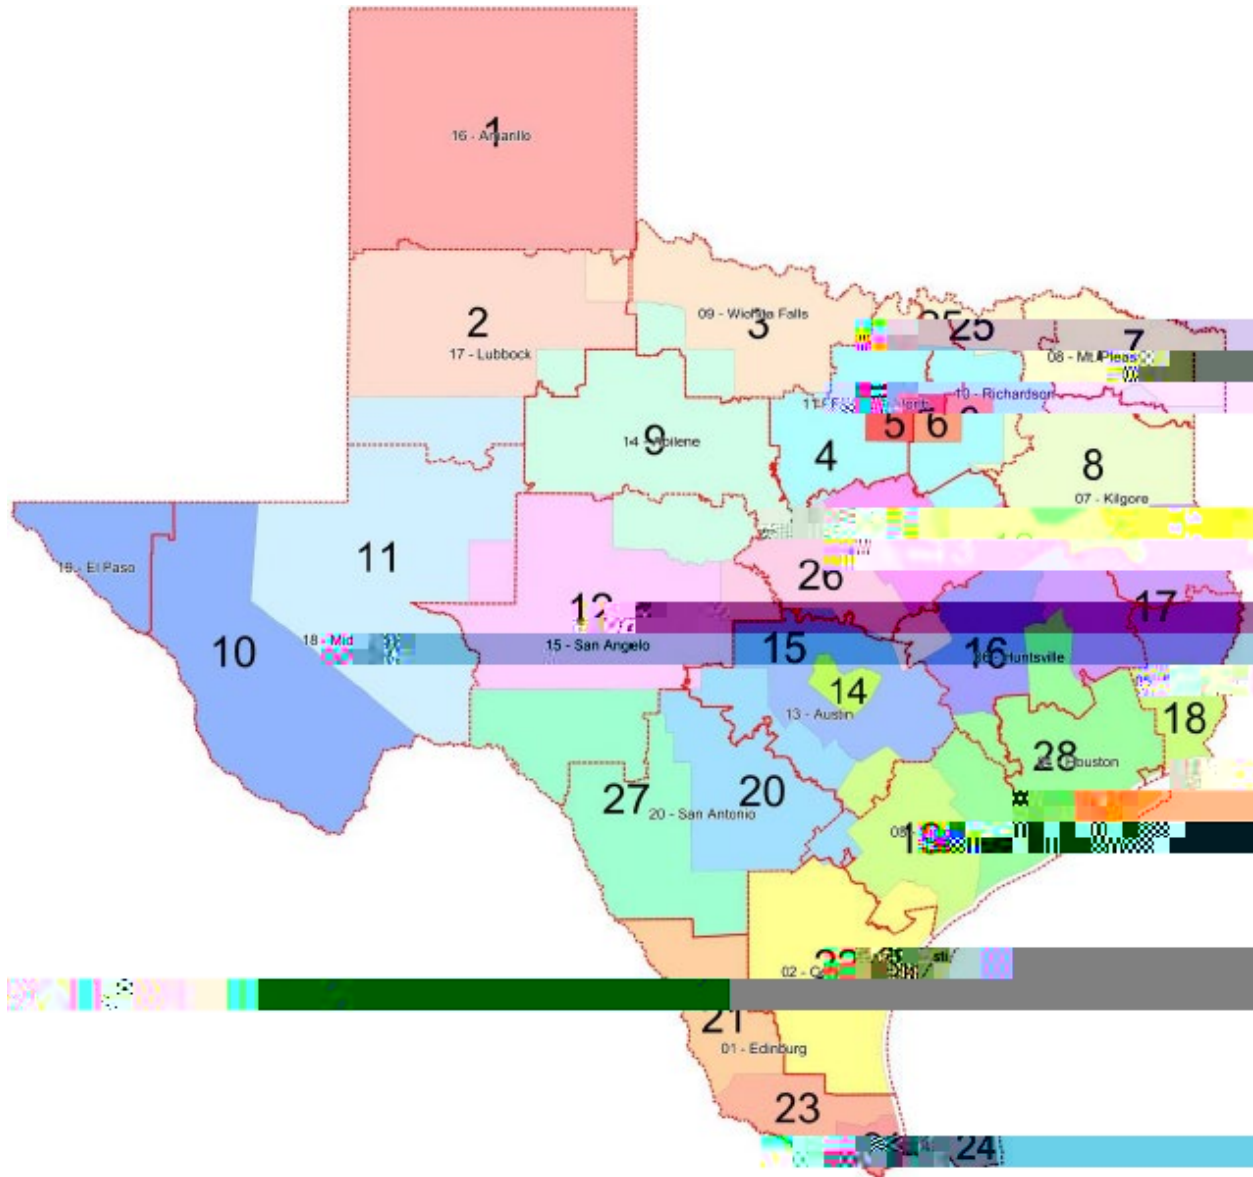

Education Service Center (ESC) Workforce Development Area (WDA) Crosswalk

Different colors indicate individual Workforce Development Areas (WDAs).

Red lines indicate Education Service Center (ESC) areas.

Education Service Center (ESC) Workforce Development Area (WDA) Crosswalk

ESC Regions	WDA Breakdown
Region 1—Edinburg Region 2—Corpus Christi Region 3—Victoria Region 4—Houston Region 5—Beaumont Region 6—Huntsville Region 7—Kilgore Region 8—Mount Pleasant Region 9—Wichita Falls	
[REDACTED]	
Region 11—Fort Worth Region 12—Waco Region 13—Austin Region 14—Abilene	