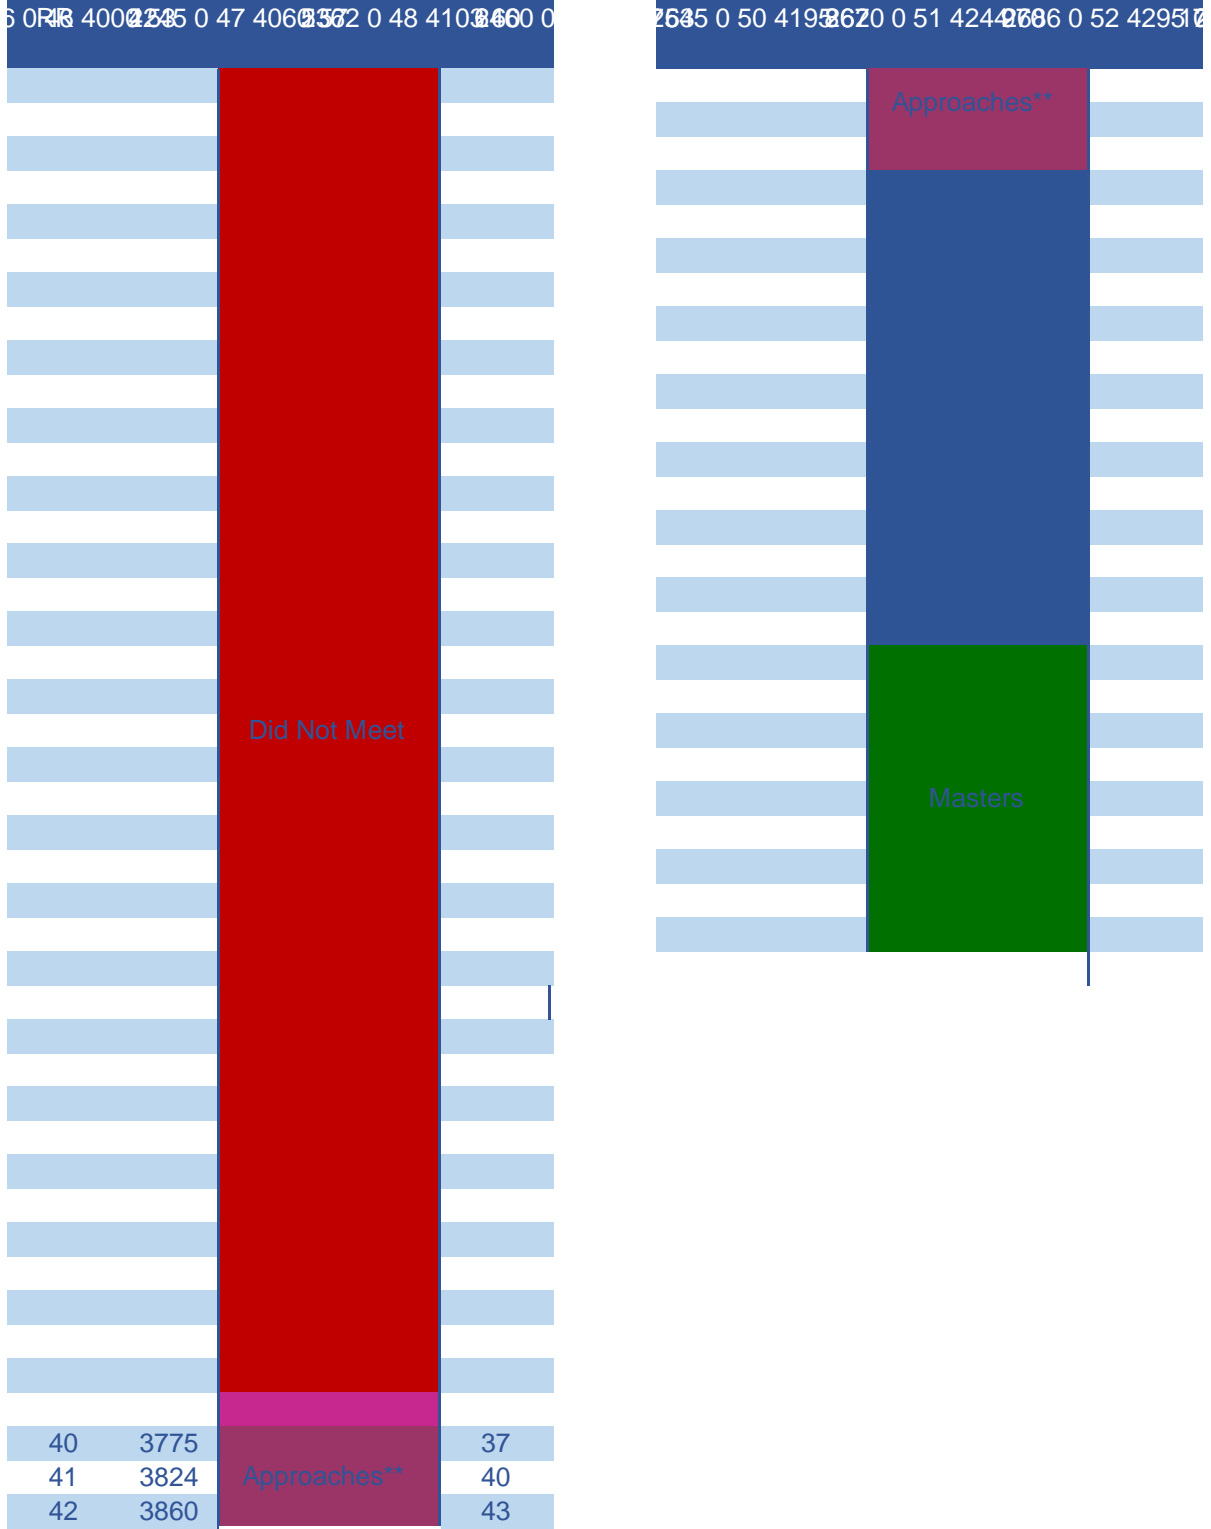

State of Texas Assessments of Academic Readiness Paper with Embedded Supports

Raw Score
Conversion
Table
English II
April 2019
Paper with
Embedded
Supports

* Approaches 2012-15 standard applies to students who took their first EOC tests before the December 2015 administration.
 ** Approaches standard applies to students who took their first EOC tests on or after the December 2015 administration.
 ***Number of multiple-choice items correct + (essay score x2)